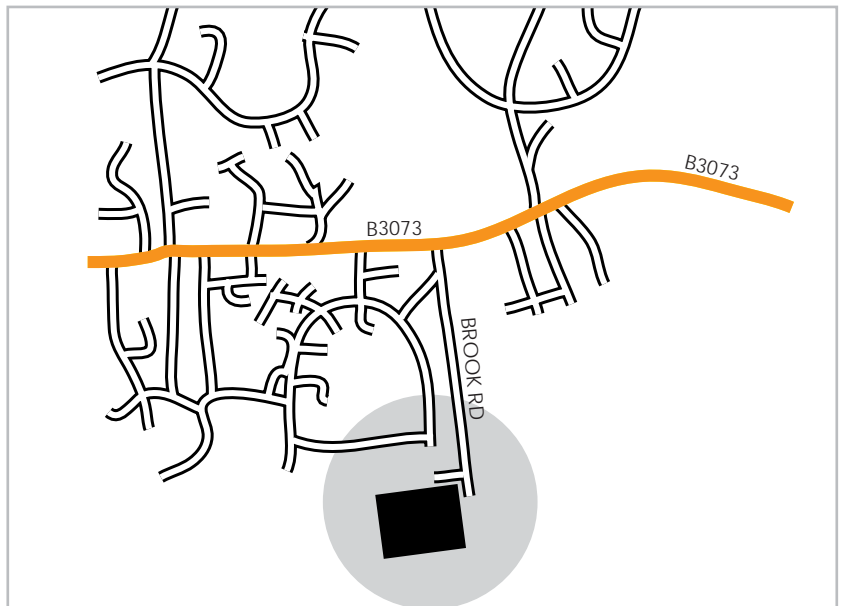

From the A31 roundabout take the B3073 towards Wimborne, travel for 1.5 miles to a set of traffic lights, turn left at the lights on to Brook Road and Eaton Aerospace Ltd. reception is half a mile on the right. Security office, gate house 1.