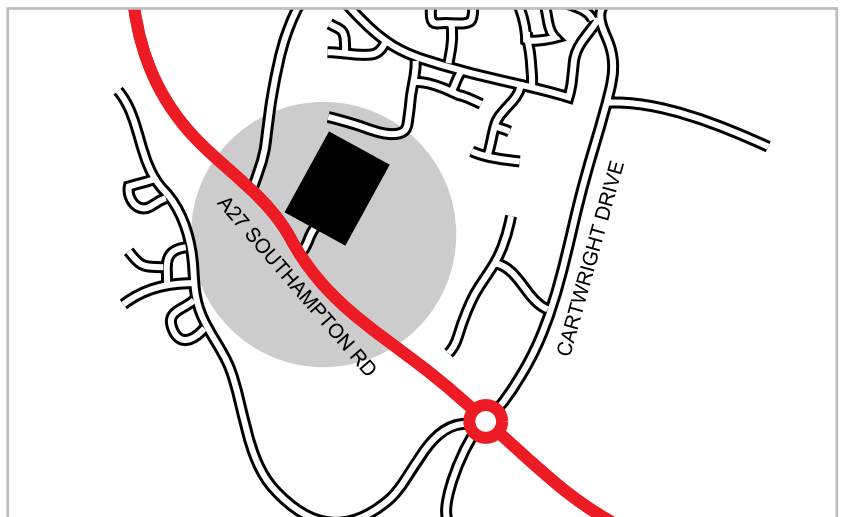

From the M27 take EXIT 9, marked Fareham West, at the next roundabout take the third exit on to the A27, Southampton Road. Proceed towards Titchfield/Fareham and Eaton Aerospace Limited will be clearly visible approximately one mile on the left-hand side.