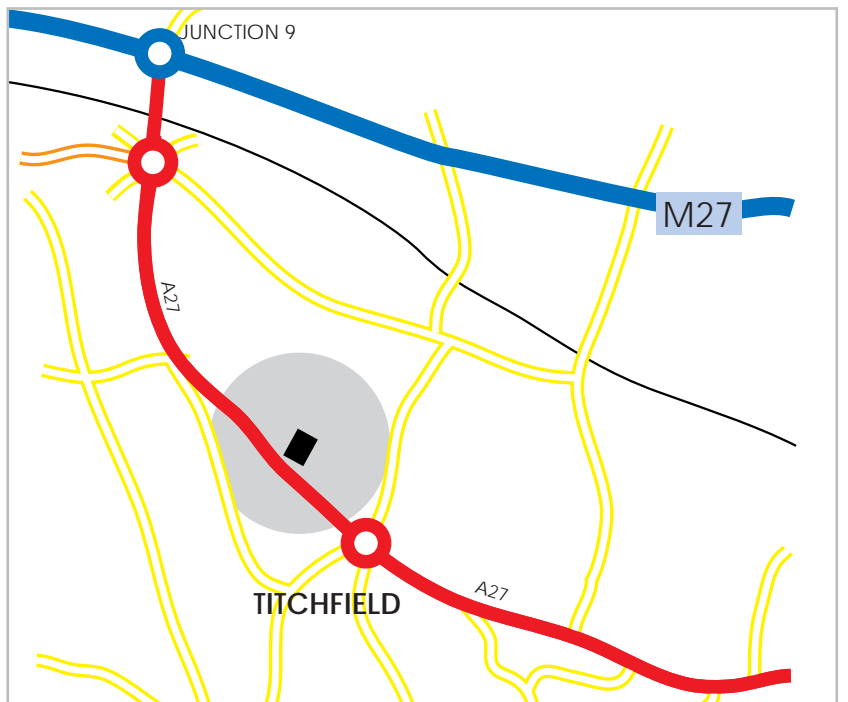

From the M27 take EXIT 9, marked Fareham West, at the next roundabout take the third exit on to the A27, Southampton Road. Proceed towards Titchfield/Fareham and Eaton Aerospace Limited will be clearly visible approximately one mile on the left-hand side.