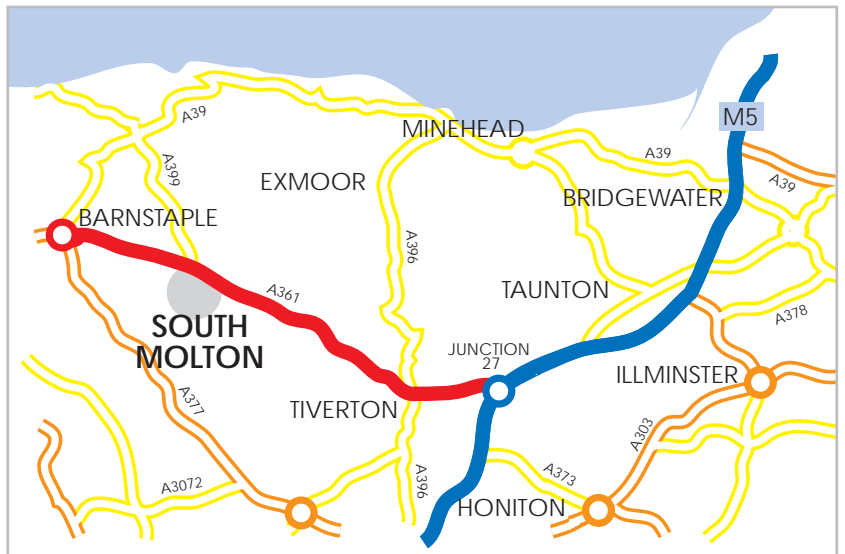

From the M5 take EXIT 27 on to the A361 marked Tiverton/Barnstaplex. Travel towards Barnstaple, at the second roundabout (approx. 22miles), ignore the sign to South Molton and continue on the A361, take the first left on to Station Road and Pathfields Business Park is on the right, Eaton Aerospace Limited is first left on the business park.