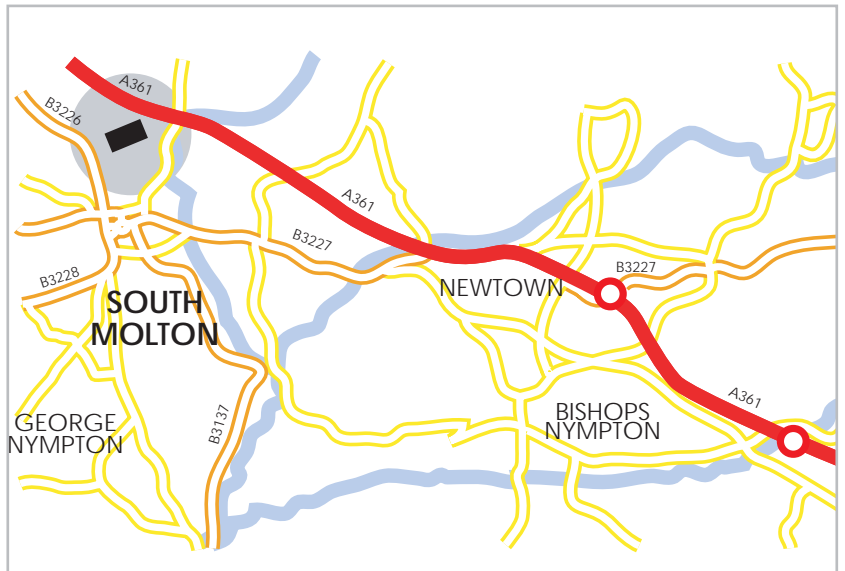

From the M5 take EXIT 27 on to the A361 marked Tiverton/Barnstaplex. Travel towards Barnstaple, at the second roundabout (approx. 22miles), ignore the sign to South Molton and continue on the A361, take the first left on to Station Road and Pathfields Business Park is on the right, Eaton Aerospace Limited is first left on the business park.