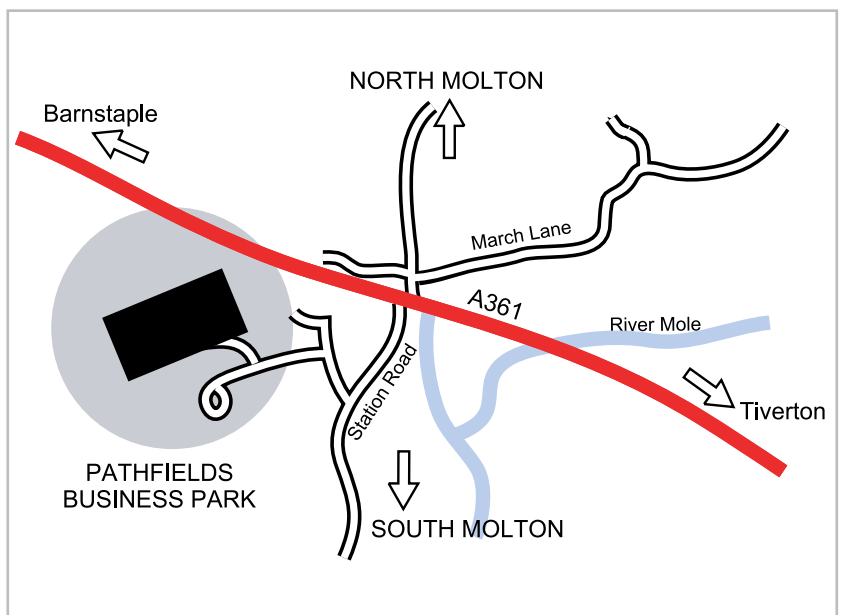

From the M5 take EXIT 27 on to the A361 marked Tiverton/Barnstaplex. Travel towards Barnstaple, at the second roundabout (approx. 22miles), ignore the sign to South Molton and continue on the A361, take the first left on to Station Road and Pathfields Business Park is on the right, Eaton Aerospace Limited is first left on the business park.